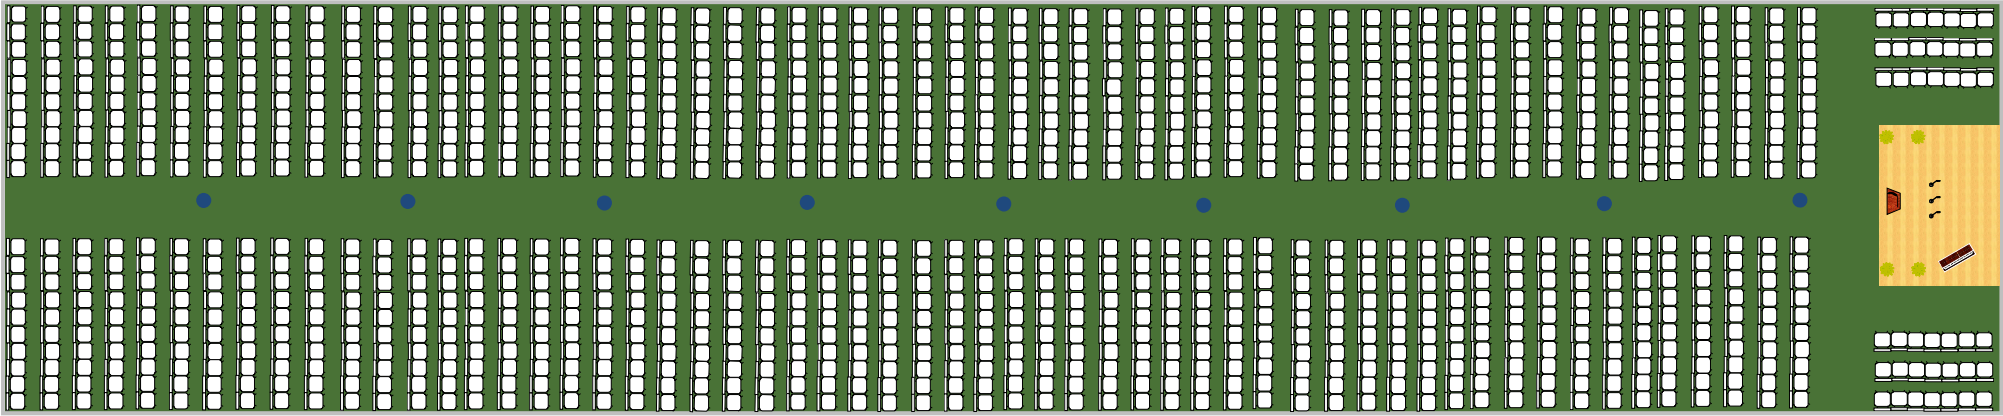

40' x 200' auditorium seating floor plan

● Blue dots = Center pole position

1202 Seating capacity with 12' x 16' stage shown
1333 maximum seating capacity with without stage